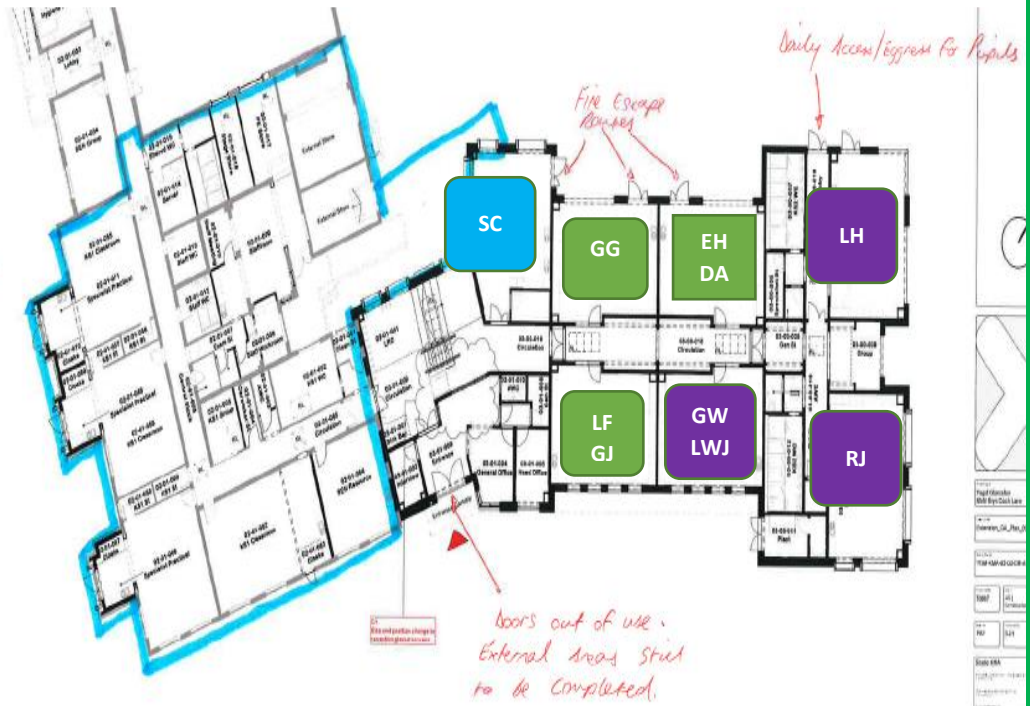

Nursery, reception, year 1 and 2

- To use the top main gate to gain entrance to the school site and to come in through the same gates/doors
- If your child has brothers or sisters in years 3 to 6 they can enter the school through the main entrance by the offices and walk through the hall to their new classes

Going home

Parents/Guardians are welcome to come on the school yard from 3.10pm onwards to collect their child/children from year 3, 4, 5 and 6.

Can years 3 to 6 go home through the building site and then the bottom gate.

Phase (2) Construction Area

1 Extension_GA_Plan_00Ground
Scale: 1:100

Trefniant dosbarthiadau/Class Organisation	
SC	Mrs Sioned Coulman dosbarth dros dro
GG	Mrs Gwenan Gatrell
EH/DA	Mrs Einir Huws/ Mrs Debbie Akroyd
LF/GJ	Mrs Lowri Fernandes/ Mr Gareth Jones
GW/LWJ	Mrs Gwenan Williams/ Mrs Lora Wyn Jones
RJ	Mr Rhydian Jones
LH	Mrs Lowri Hogg