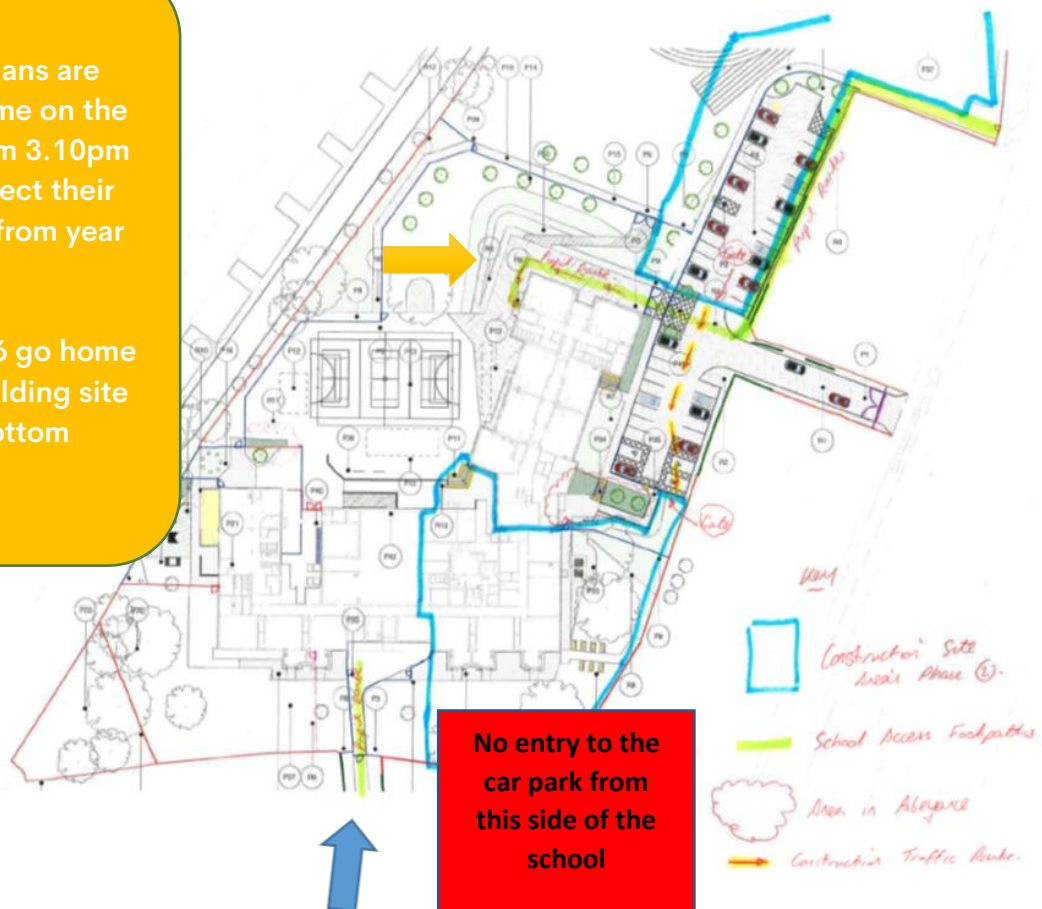

- Through the bottom gate and to the gate at the bottom of the car park.
- Enter the building site (it will be blocked off during morning and afternoons) then past the bottom of the extension
- Round the corner
- To the main entrance for pupils from years 3 to 6 in the extension

Nursery, reception, year 1 and 2

- To use the top main gate to gain entrance to the school site and to come in through the same gates/doors
- If your child has brothers or sisters in years 3 to 6 they can enter the school through the main entrance by the offices and walk through the hall to their new classes

Going home

Parents/Guardians are welcome to come on the school yard from 3.10pm onwards to collect their child/children from year 3, 4, 5 and 6.

Can years 3 to 6 go home through the building site and then the bottom gate.