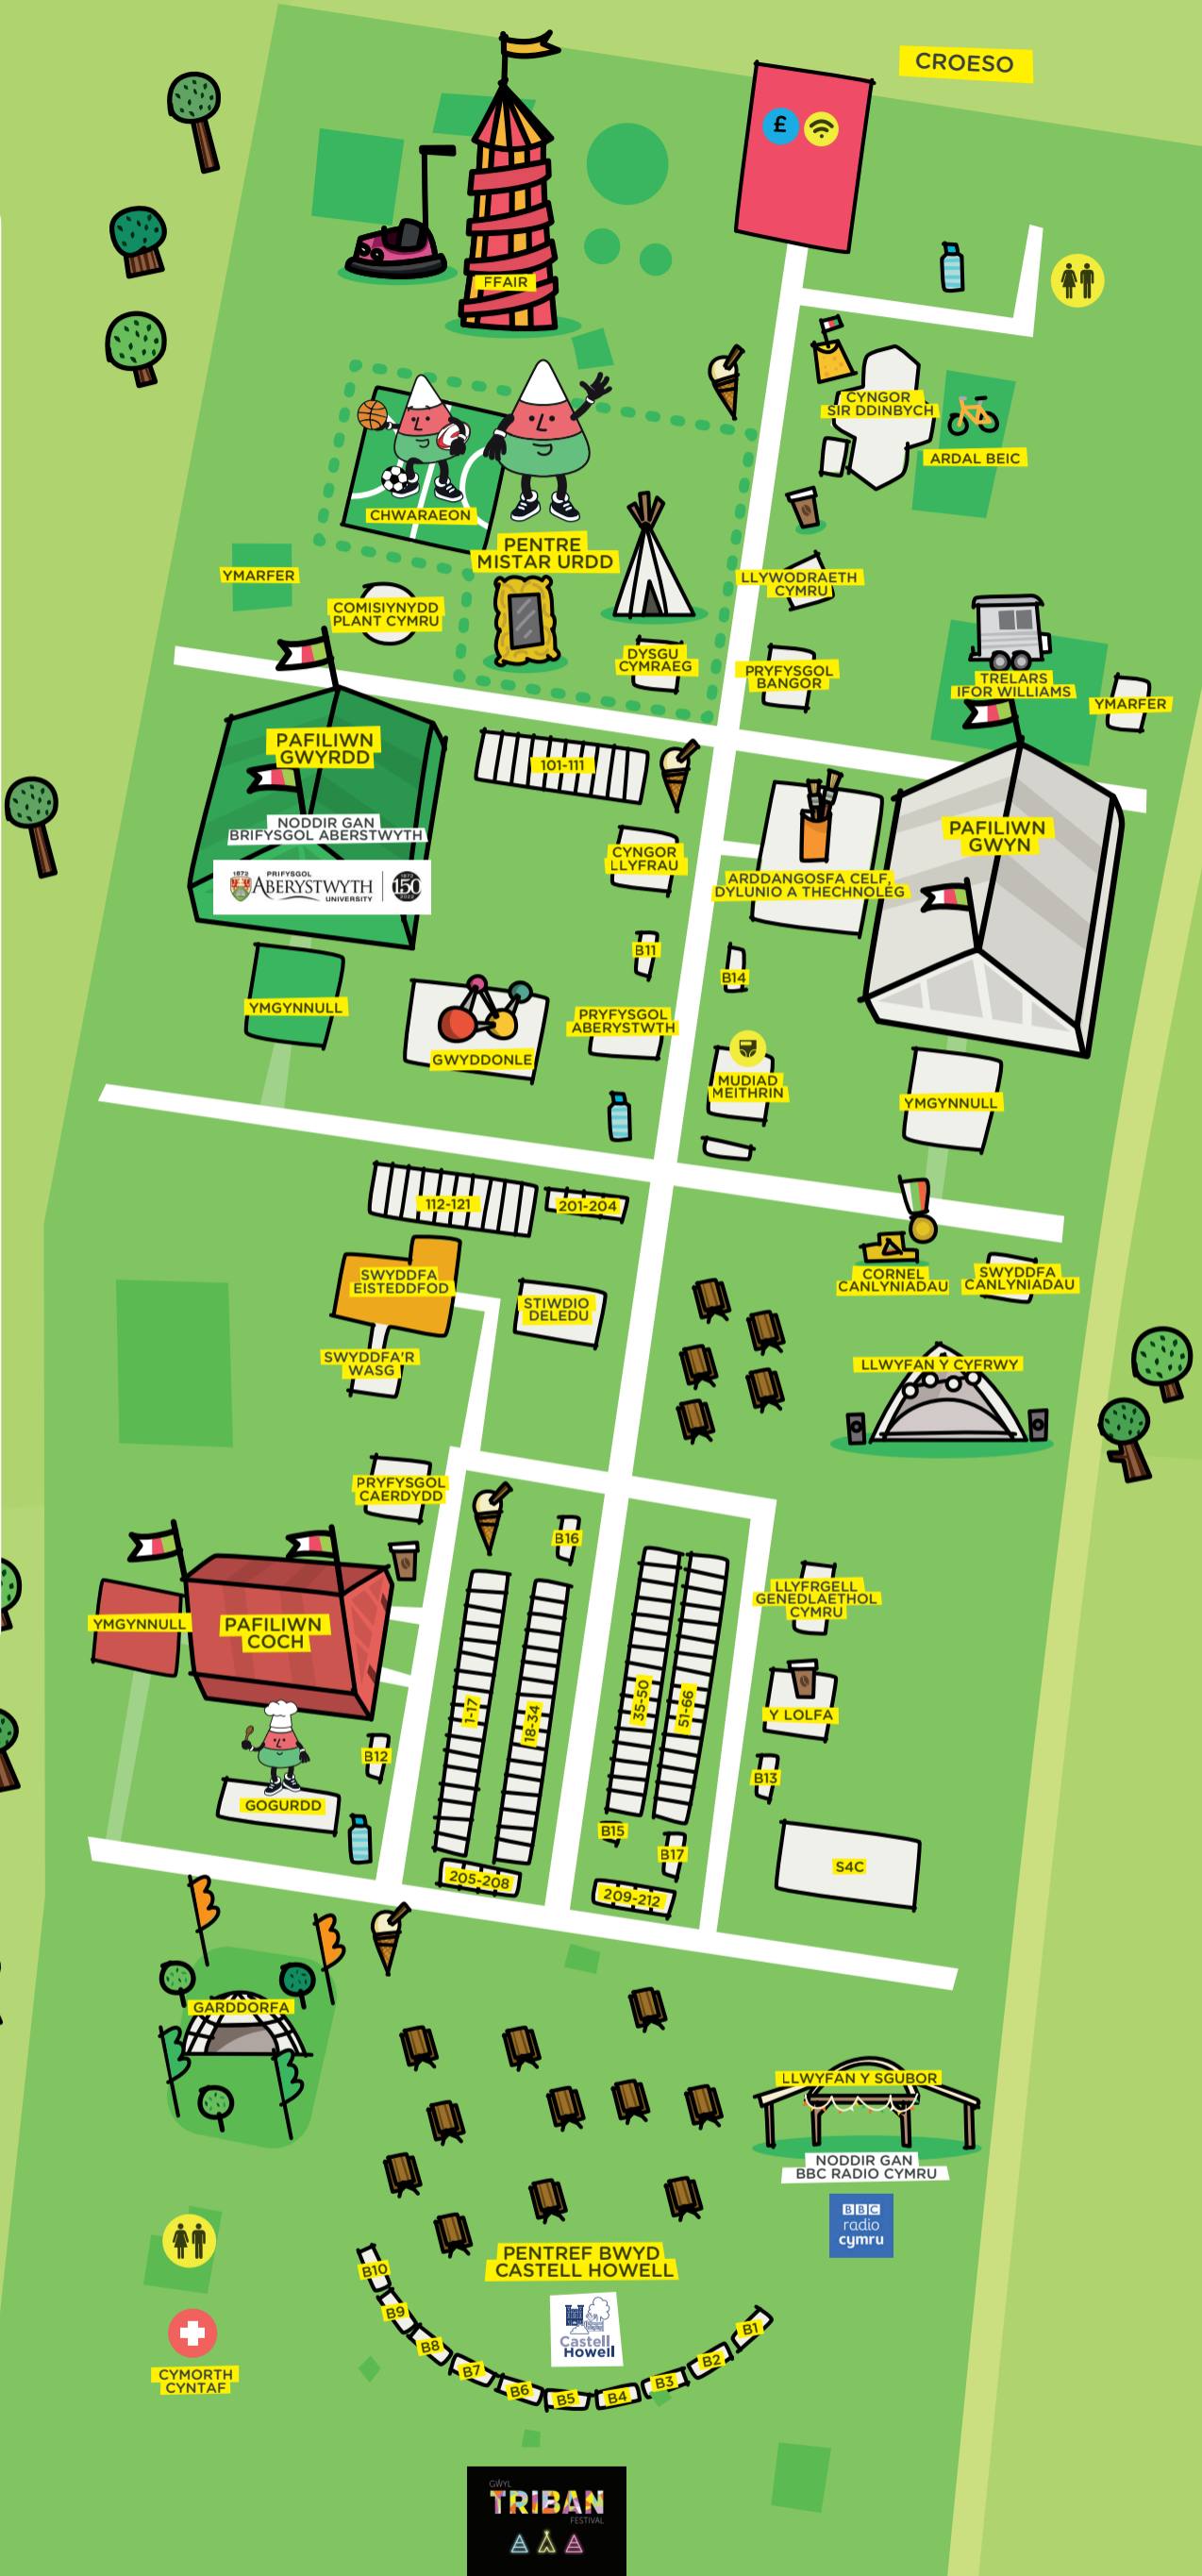

ALLWEDD UNEDAU BWYD

Bywd Indiaidd	B1	Fish and Chips	B10
Indian Cuisine		Fish and Chips	
Byrgyr, Selsig a Sglodion	B2	Byrgyr, Selsig a Sglodion	B11
Burger, Sausage and Chips		Burger, Sausage and Chips	
Crempogau / Crepes	B3	Losin / Sweets	B12
Pitsa / Pizza	B4	Ysgytlaeth / Milkshake	B13
Cig Rhost / Hog Roast	B5	Y Forwyn Siocled	B14
Jerk a Caribi	B6	Chocolate Fountain	
Jerk and Caribbean		Tango Ice Blast	B15
Cig Eidion / Beef	B7	Smoothies	B16
Wraps / Wraps	B8	Donuts / Donuts	B17
Toasties / Toasties	B9	Losin / Sweets	B18

- Toiledau / Toilets
- Peiriant Arian / Cash Machine
- Heddlu / Police
- Cymorth Cyntaf / First Aid
- Wifi
- Newid clytiau / Nappy changing
- Coffi / Coffee
- Hufen iâ / Ice cream
- Pwynt Dŵr yfed / Drinking water point

Noddir y map gan